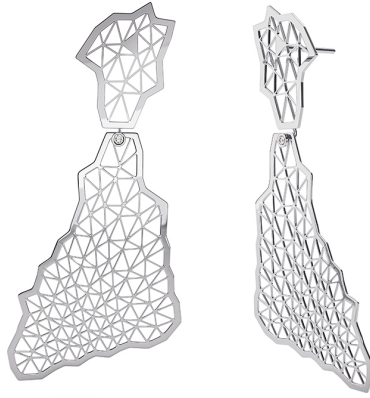

NIESSING

Produkt ID: N384915

Form/Name: Jewelry EARRINGS

Category: EARRINGS

Collection: TOPIA VISION

Length: 53,5

Material: Pt 950

Niessing Color: Platinum

Texture: Gloss

Number of stones: 1

Cut: Brillant

Carat: 0,01

Color: G

Clarity: VS2