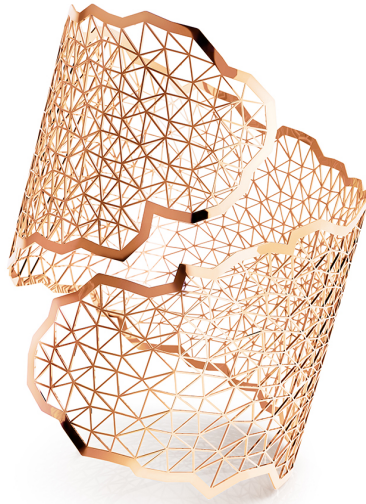

NIESSING

Produkt ID: N382030

Form/Name: Jewelry BRACELETS

Category: BRACELETS

Collection: TOPIA VISION

Width: 47,8

Diameter: 59

Material: Au 750

Niessing Color: Classic Red

Texture: Gloss